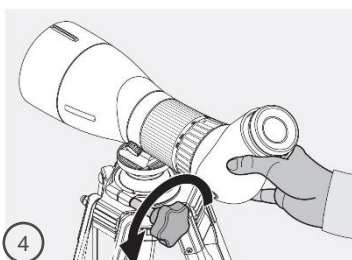

Recognizing the smallest detail thanks to SWAROVISION technology

25-60x magnification for maximum flexibility during observation

Large field of view combined with large zoom range

Comfortable viewing thanks to angled view and intuitive handling

SWAROVSKI
OPTIK

ATX INTERIOR

THE WORLD IN YOUR EYES

ATX Interior

Magnification	25-60x	
Effective objective lens diameter (mm)	85	
Exit pupil diameter (mm)	3.4-1.4	
Exit pupil distance (mm)	20	
Field of view (m/1,000 m) / (ft/1,000 yds)	41-23 / 124-68	
Field of view / field of view for eyeglass wearers (degrees)	2.37-1.30 / 2.37-1.30	
Field of view, apparent (degrees)	57-71	
Shortest focusing distance (m) / (ft)	3.6 / 11.8	
Diopter correction at ∞ (dpt)	> 5	
Light transmission (%)	86	
Objective filter thread	M87x0.75	
Length with eyecups twisted in (mm) / (in)	372 / 14.6	
Approx. weight of ATX 85 (g) / (oz)	1910 / 67.4	
Color	Armoring in Terra, eyecup and objective scope in bronze	
Wooden tripod	Weight / load capacity (kg) / (lbs.)	3.1 / 12.0 6.83 / 26.46
	Minimum height / maximum height (cm) / (in)	21 / 141 8 / 55
	Fixing screw (in)	3/8"
	Swivel range of leveling ball (degrees)	30° in all directions
	Splay angle approx. (degrees)	20°, 40°, 60°, 80°, 100°
	Transport length (cm) / (in)	86 / 34
	Color / type of wood	Walnut / ash