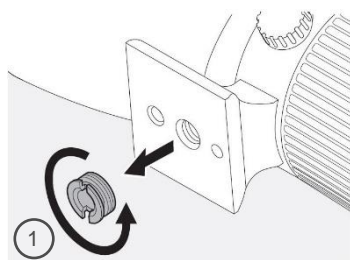

Recognizing the smallest detail thanks to SWAROVISION technology

25-60x magnification for maximum flexibility during observation

Large field of view combined with large zoom range

Comfortable viewing thanks to angled view and intuitive handling

The WT Interior tripod is equipped with a fixed aluminum tripod head and a spirit level for fast yet precise adjustments. The tripod is extremely weatherproof and waterproof thanks to the special processing of the wood and its multilayered protective coating, which means it can also be used outdoors.

SWAROVSKI
OPTIK

ATX INTERIOR

THE WORLD IN YOUR EYES

ATX Interior

Magnification	25-60x	
Effective objective lens diameter (mm)	85	
Exit pupil diameter (mm)	3.4-1.4	
Exit pupil distance (mm)	20	
Field of view (m/1,000 m) / (ft/1,000 yds)	41-23 / 124-68	
Field of view / field of view for eyeglass wearers (degrees)	2.37-1.30 / 2.37-1.30	
Field of view, apparent (degrees)	57-71	
Shortest focusing distance (m) / (ft)	3.6 / 11.8	
Diopter correction at ∞ (dpt)	> 5	
Light transmission (%)	86	
Objective filter thread	M87x0.75	
Length with eyecups twisted in (mm) / (in)	372 / 14.6	
Approx. weight of ATX 85 (g) / (oz)	1910 / 67.4	
Color	Armoring in Terra, eyecup and objective scope in bronze	
Wooden tripod	Weight / load capacity (kg) / (lbs.)	3.1 / 12.0 6.83 / 26.46
	Minimum height / maximum height (cm) / (in)	21 / 141 8 / 55
	Fixing screw (in)	3/8"
	Swivel range of leveling ball (degrees)	30° in all directions
	Splay angle approx. (degrees)	20°, 40°, 60°, 80°, 100°
	Transport length (cm) / (in)	86 / 34
	Color / type of wood	Walnut / ash