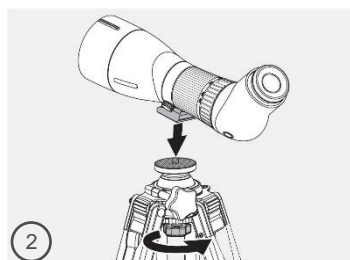

- ATX Interior eyepiece module
- 85 mm Interior objective module
- WT Interior wooden tripod with integrated tripod head

In addition to its elegant design, the ATX Interior impresses with the unique optical brilliance of the ATX spotting scope series.

Recognizing the smallest detail thanks to SWAROVISION technology

25-60x magnification for maximum flexibility during observation

Large field of view combined with large zoom range

Comfortable viewing thanks to angled view and intuitive handling

SWAROVSKI
OPTIK

ATX INTERIOR

THE WORLD IN YOUR EYES

ATX Interior

Magnification	25-60x	
Effective objective lens diameter (mm)	85	
Exit pupil diameter (mm)	3.4-1.4	
Exit pupil distance (mm)	20	
Field of view (m/1,000 m) / (ft/1,000 yds)	41-23 / 124-68	
Field of view / field of view for eyeglass wearers (degrees)	2.37-1.30 / 2.37-1.30	
Field of view, apparent (degrees)	57-71	
Shortest focusing distance (m) / (ft)	3.6 / 11.8	
Diopter correction at ∞ (dpt)	> 5	
Light transmission (%)	86	
Objective filter thread	M87x0.75	
Length with eyecups twisted in (mm) / (in)	372 / 14.6	
Approx. weight of ATX 85 (g) / (oz)	1910 / 67.4	
Color	Armoring in Terra, eyecup and objective scope in bronze	
Wooden tripod	Weight / load capacity (kg) / (lbs.)	3.1 / 12.0 6.83 / 26.46
	Minimum height / maximum height (cm) / (in)	21 / 141 8 / 55
	Fixing screw (in)	3/8"
	Swivel range of leveling ball (degrees)	30° in all directions
	Splay angle approx. (degrees)	20°, 40°, 60°, 80°, 100°
	Transport length (cm) / (in)	86 / 34
	Color / type of wood	Walnut / ash