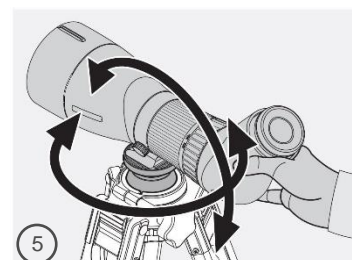

Recognizing the smallest detail thanks to SWAROVISION technology

25-60x magnification for maximum flexibility during observation

Large field of view combined with large zoom range

Comfortable viewing thanks to angled view and intuitive handling

SWAROVSKI
OPTIK

ATX INTERIOR

THE WORLD IN YOUR EYES

ATX Interior

Magnification	25-60x	
Effective objective lens diameter (mm)	85	
Exit pupil diameter (mm)	3.4-1.4	
Exit pupil distance (mm)	20	
Field of view (m/1,000 m) / (ft/1,000 yds)	41-23 / 124-68	
Field of view / field of view for eyeglass wearers (degrees)	2.37-1.30 / 2.37-1.30	
Field of view, apparent (degrees)	57-71	
Shortest focusing distance (m) / (ft)	3.6 / 11.8	
Diopter correction at ∞ (dpt)	> 5	
Light transmission (%)	86	
Objective filter thread	M87x0.75	
Length with eyecups twisted in (mm) / (in)	372 / 14.6	
Approx. weight of ATX 85 (g) / (oz)	1910 / 67.4	
Color	Armoring in Terra, eyecup and objective scope in bronze	
Wooden tripod	Weight / load capacity (kg) / (lbs.)	3.1 / 12.0 6.83 / 26.46
	Minimum height / maximum height (cm) / (in)	21 / 141 8 / 55
	Fixing screw (in)	3/8"
	Swivel range of leveling ball (degrees)	30° in all directions
	Splay angle approx. (degrees)	20°, 40°, 60°, 80°, 100°
	Transport length (cm) / (in)	86 / 34
	Color / type of wood	Walnut / ash