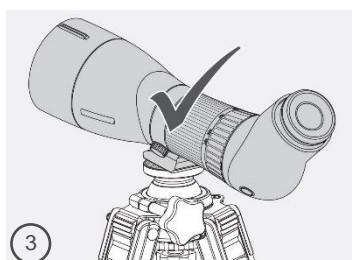

Recognizing the smallest detail thanks to SWAROVISION technology

25-60x magnification for maximum flexibility during observation

Large field of view combined with large zoom range

Comfortable viewing thanks to angled view and intuitive handling

SWAROVSKI
OPTIK

ATX INTERIOR

THE WORLD IN YOUR EYES

ATX Interior

Magnification	25-60x	
Effective objective lens diameter (mm)	85	
Exit pupil diameter (mm)	3.4-1.4	
Exit pupil distance (mm)	20	
Field of view (m/1,000 m) / (ft/1,000 yds)	41-23 / 124-68	
Field of view / field of view for eyeglass wearers (degrees)	2.37-1.30 / 2.37-1.30	
Field of view, apparent (degrees)	57-71	
Shortest focusing distance (m) / (ft)	3.6 / 11.8	
Diopter correction at ∞ (dpt)	> 5	
Light transmission (%)	86	
Objective filter thread	M87x0.75	
Length with eyecups twisted in (mm) / (in)	372 / 14.6	
Approx. weight of ATX 85 (g) / (oz)	1910 / 67.4	
Color	Armoring in Terra, eyecup and objective scope in bronze	
Wooden tripod	Weight / load capacity (kg) / (lbs.)	3.1 / 12.0 6.83 / 26.46
	Minimum height / maximum height (cm) / (in)	21 / 141 8 / 55
	Fixing screw (in)	3/8"
	Swivel range of leveling ball (degrees)	30° in all directions
	Splay angle approx. (degrees)	20°, 40°, 60°, 80°, 100°
	Transport length (cm) / (in)	86 / 34
	Color / type of wood	Walnut / ash