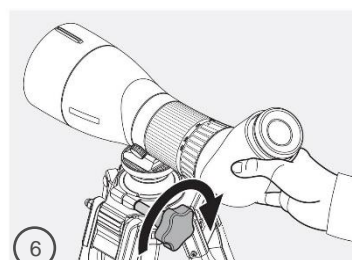

Recognizing the smallest detail thanks to SWAROVISION technology

25-60x magnification for maximum flexibility during observation

Large field of view combined with large zoom range

Comfortable viewing thanks to angled view and intuitive handling

SWAROVSKI
OPTIK

ATX INTERIOR

THE WORLD IN YOUR EYES

ATX Interior

Magnification	25-60x	
Effective objective lens diameter (mm)	85	
Exit pupil diameter (mm)	3.4-1.4	
Exit pupil distance (mm)	20	
Field of view (m/1,000 m) / (ft/1,000 yds)	41-23 / 124-68	
Field of view / field of view for eyeglass wearers (degrees)	2.37-1.30 / 2.37-1.30	
Field of view, apparent (degrees)	57-71	
Shortest focusing distance (m) / (ft)	3.6 / 11.8	
Diopter correction at ∞ (dpt)	> 5	
Light transmission (%)	86	
Objective filter thread	M87x0.75	
Length with eyecups twisted in (mm) / (in)	372 / 14.6	
Approx. weight of ATX 85 (g) / (oz)	1910 / 67.4	
Color	Armoring in Terra, eyecup and objective scope in bronze	
Wooden tripod	Weight / load capacity (kg) / (lbs.)	3.1 / 12.0 6.83 / 26.46
	Minimum height / maximum height (cm) / (in)	21 / 141 8 / 55
	Fixing screw (in)	3/8"
	Swivel range of leveling ball (degrees)	30° in all directions
	Splay angle approx. (degrees)	20°, 40°, 60°, 80°, 100°
	Transport length (cm) / (in)	86 / 34
	Color / type of wood	Walnut / ash